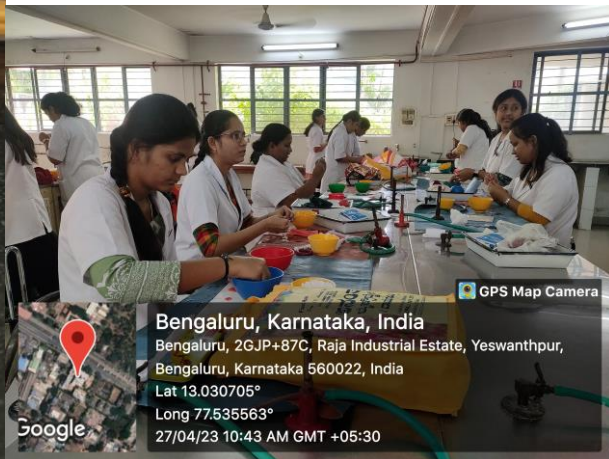

INSTA REELS:

- Event was open to all undergraduate, postgraduate students and staff. Topic: Humour